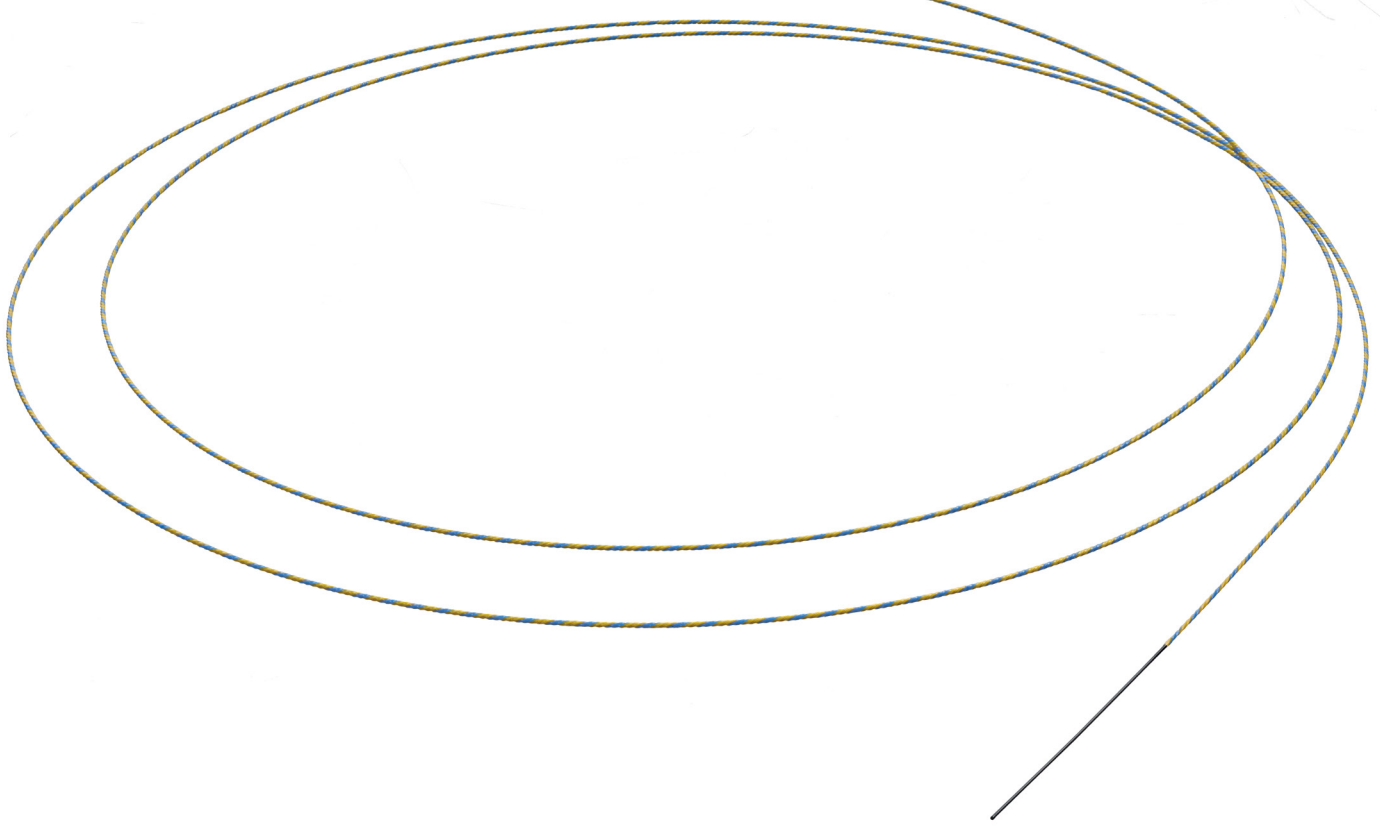

## GUIDE WIRE FOR COMPLEX ANATOMICAL STRUCTURES

- Spiralised surface – designed to reduce friction and aid irrigation delivery
- Conical tip – supports smooth passage through stenoses
- Improved torque control – for accurate duct navigation
- Enhanced grip – promotes stable handling

## SPECIFICATIONS

REF	Ø inches	Total length mm	Tip length mm	Tip form	Set-Up	Feature
<b>SPIRATRAX GUIDE WIRES</b>						
MTN-BM-89/45-A-W	0.025" (0.035")	4500	60	straight	blue-yellow	corrugated
MTN-BM-89/45-A-J-W	0.025" (0.035")	4500	60	J-form	blue-yellow	corrugated

Packaging unit: SpiraTrax guide wire: 2 pieces